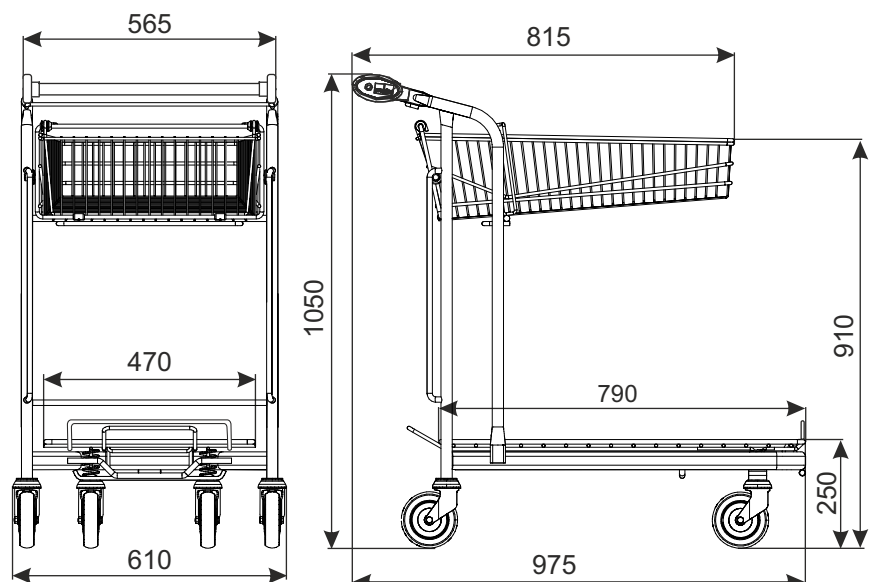

TRANSPORT TROLLEY VARIO WTP-3 FOR TRAVELATOR

NEW!

TYPE	Vario WTP-3 for travelator
BASKET CAPACITY	45 l
LOADING OF BASKET	45 kg
TOTAL LOADING	130 kg
WHEEL DIAMETER	125 mm
NESTING DISTANCE	285 mm

The trolley has wheels for travelator and front stop barrier. Optional accessories (inter alia coin lock, logo and other accessories) require separate arrangements.

PRODUCT NAME	FINISH	INDEX
Transport trolley Vario WTP-3 for travelator	zinc plated + lacquer	919-351-129

W3 TRANSPORT TROLLEYS