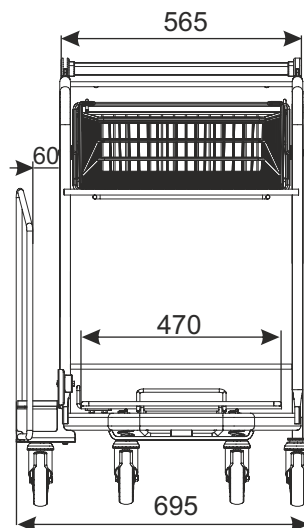

TRANSPORT TROLLEY VARIO WTP-3A

NEW!

TYPE	Vario WTP-3A
BASKET CAPACITY	45 l
LOADING OF BASKET	45 kg
LOADING OF ADDITIONAL SIDE SET	50 kg
TOTAL LOADING	300 kg
WHEEL DIAMETER	125 mm
NESTING DISTANCE	285 mm

The additional set mounted on the side of the trolley is intended for transport of a long items with dimensions not exceeding 1000mm in height and 2400mm in length, ie tubes, strips, boards, doors.

Standard finish: galvanized zinc,