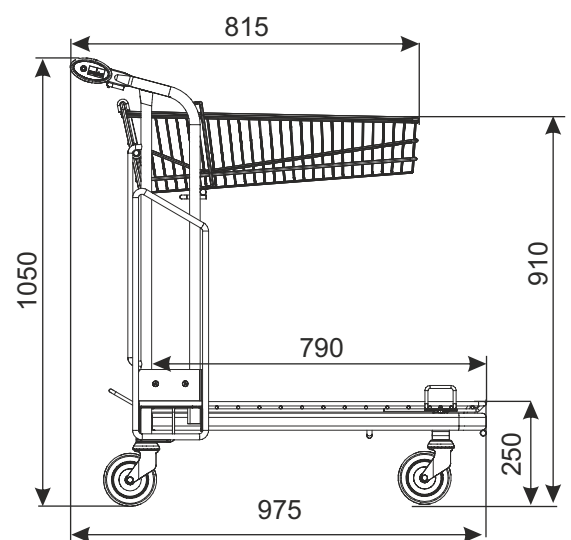

TRANSPORT TROLLEY VARIO WTP-3A

NEW!

TYPE	Vario WTP-3A
BASKET CAPACITY	45 l
LOADING OF BASKET	45 kg
LOADING OF ADDITIONAL SIDE SET	50 kg
TOTAL LOADING	300 kg
WHEEL DIAMETER	125 mm
NESTING DISTANCE	285 mm

The additional set mounted on the side of the trolley is intended for transport of a long items with dimensions not exceeding 1000mm in height and 2400mm in length, ie tubes, strips, boards, doors.

Standard finish: galvanized zinc,

In the standard version shopping trolley has standard wheels. Optional accessories (inter alia wheels with brake, coin lock, logo and other accessories) require separate arrangements.

PRODUCT NAME	FINISH	INDEX
Transport trolley Vario WTP-3A	zinc plated+lacquer	_____