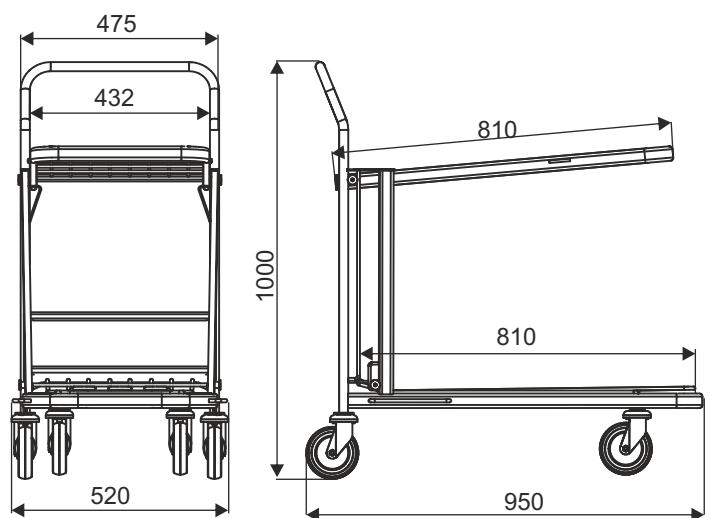

TRANSPORT TROLLEY VARIO LIGHT

NEW!

TYPE	Vario Light
LOADING OF THE UPPER SHELF	100 kg
TOTAL LOADING	300 kg
WHEEL DIAMETER	125 mm
NESTING DISTANCE	270 mm

PRODUCT NAME	FINISH	INDEX
Transport trolley Vario Light	zinc plated+lacquer	919-351-474

W3 TRANSPORT TROLLEYS