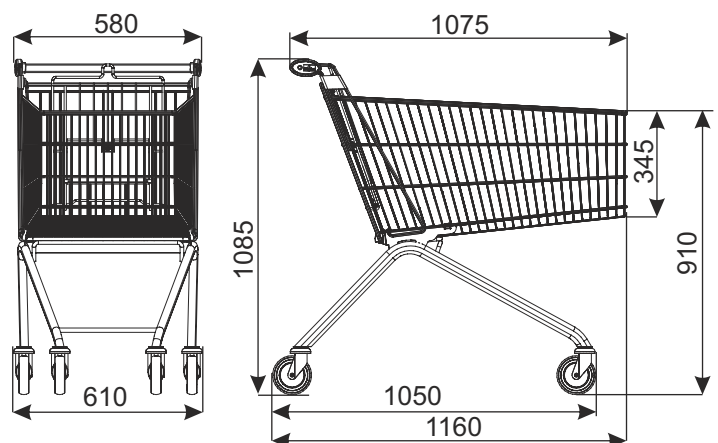

SHOPPING TROLLEY AVANT 185

TYPE	Avant 185
BASKET CAPACITY	178 l
LOADING	178 kg
WHEEL DIAMETER	125 mm
FINISH	zinc plated + thermal setting lacquer
NESTING DISTANCE	210 mm

In the standard version shopping trolley has standard wheels. Optional accessories (inter alia wheels for travelator or with brake, coin lock, the logo and other accessories) require separate arrangements.
Note: If you use wheels for travelator, maximum loading of the trolley is 130 kg.

PRODUCT NAME	FINISH	INDEX
Shopping trolley Avant 185 with toddler seat	zinc plated + lacquer	919-351-095

W1 SHOPPING TROLLEYS