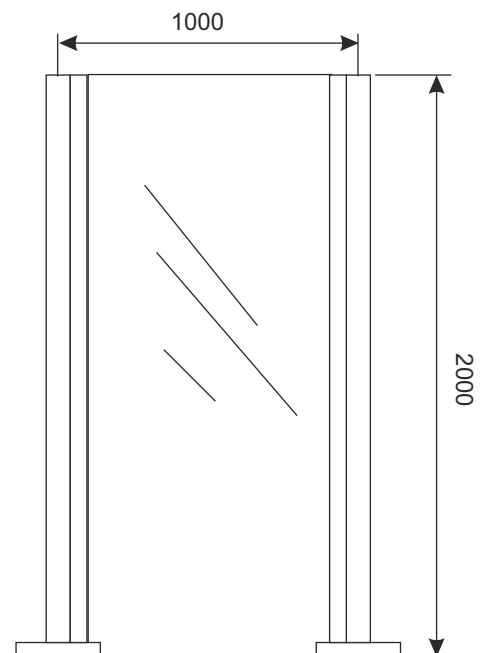

ROOM PARTITION H 2000 (PLEXI BOARD)

Elements:

- plexi board,
- stand H-2000 mm 48x2,0 with the bottom plate cover.

PRODUCT NAME	FINISH	INDEX
Partition H-2000 (plexi board)	chrome	_____

S CUSTOMER GUIDANCE SYSTEMS