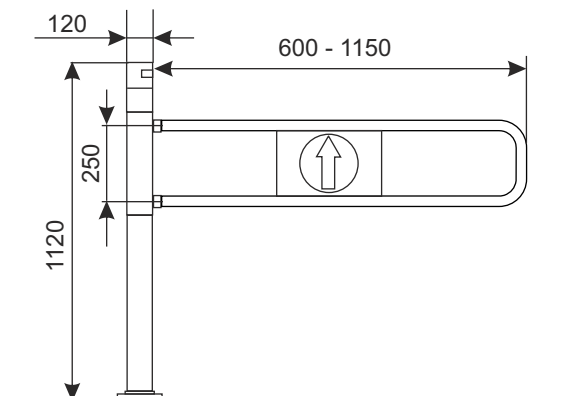

## ELECTRONIC ENTRANCE GATE PORTA'E RADAR

An electronic gate Porta'e RADAR is steering by radar without lighting. Gate can be available in two option: right or left - opens in right side or left side. The gate opens automatically in the direction of entry as you approach it. The gate closes also automatically.

Installed "anty-panic" system prevents from opening a gate in opposite direction. This system allows you to open an emergency gate at the appropriate pressure despite the blockade. Gateway attached to the ground.