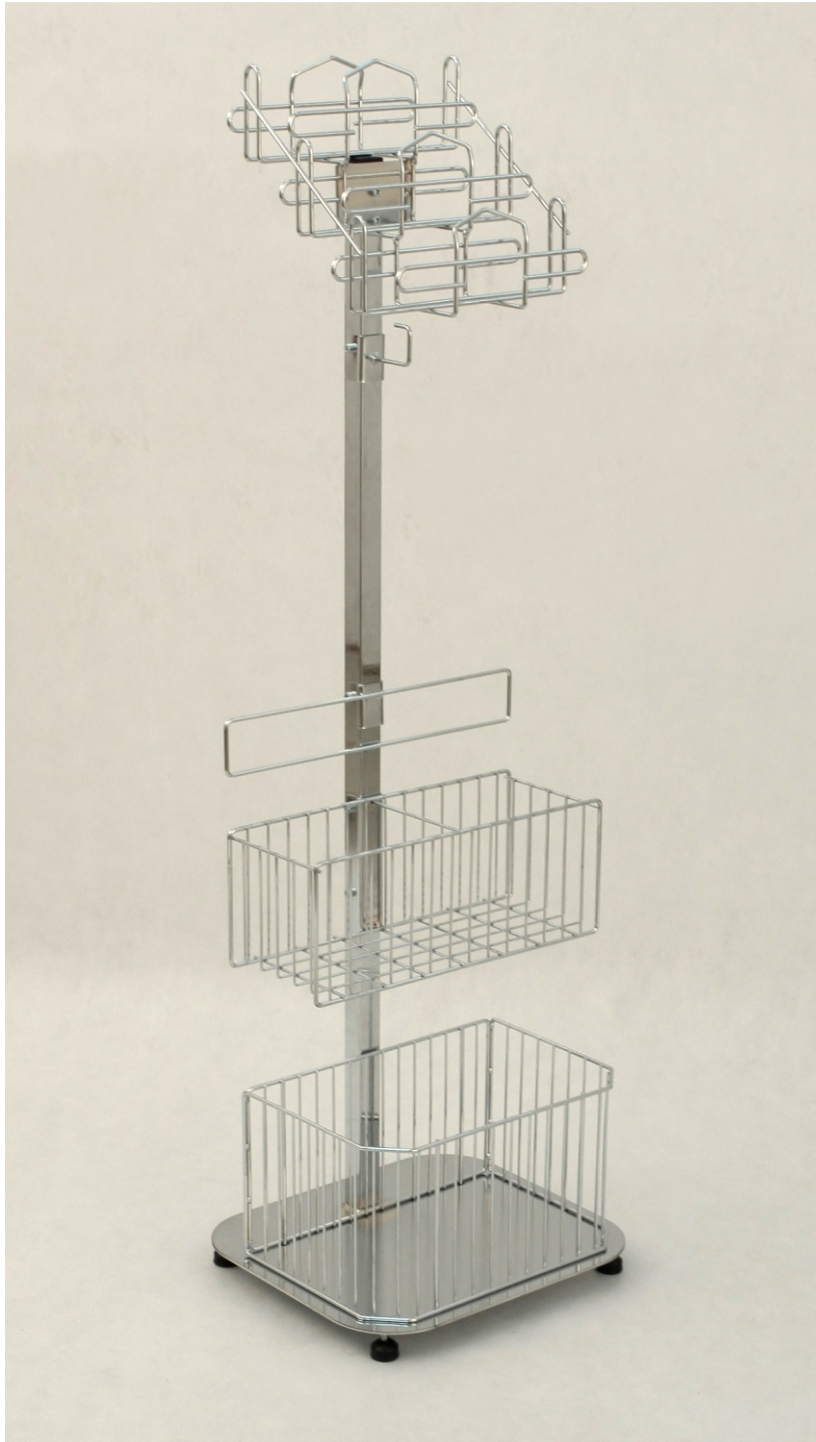

## RACK FOR POLY BAGS, PAPER BAGS AND GLOWES

**Standard finish :** chrome

**Technical data:** The structure made of section, plate and wire. Components screwed with screws.

**Maximum loading:**

Grip for poly bags - 10 kg,  
Hook for gloves - 5 kg,  
Basket for bags - 10 kg,  
Bottom shelf - 20 kg.

| PRODUCT NAME                              | FINISH | INDEX       |
|---|--------|-------------|
| Rack for poly bags, paper bags and glowes | chrome | 919-320-568 |

### E3 SPECIAL RETAIL EQUIPMENT