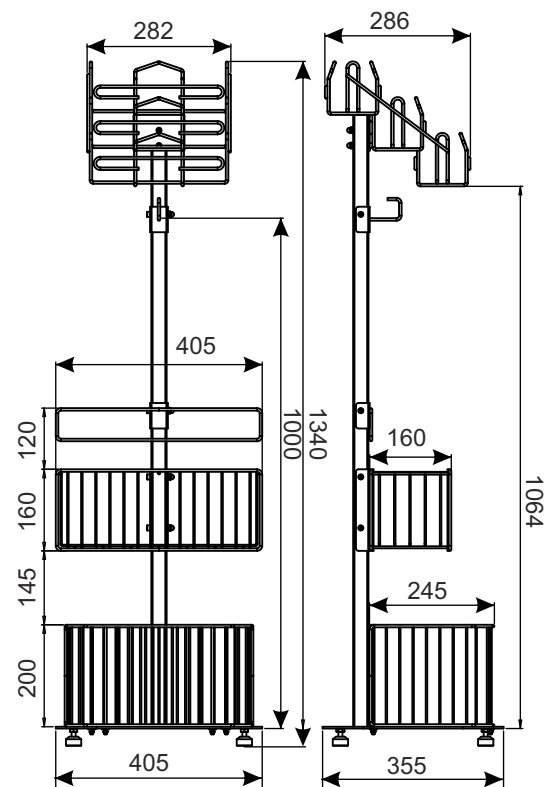

## RACK FOR POLY BAGS, PAPER BAGS AND GLOWES

**Standard finish :** chrome

**Technical data:** The structure made of section, plate and wire. Components screwed with screws.

**Maximum loading:**

Grip for poly bags - 10 kg,  
Hook for gloves - 5 kg,  
Basket for bags - 10 kg,  
Bottom shelf - 20 kg.

| PRODUCT NAME                              | FINISH | INDEX       |
|---|--------|-------------|
| Rack for poly bags, paper bags and glowes | chrome | 919-320-568 |